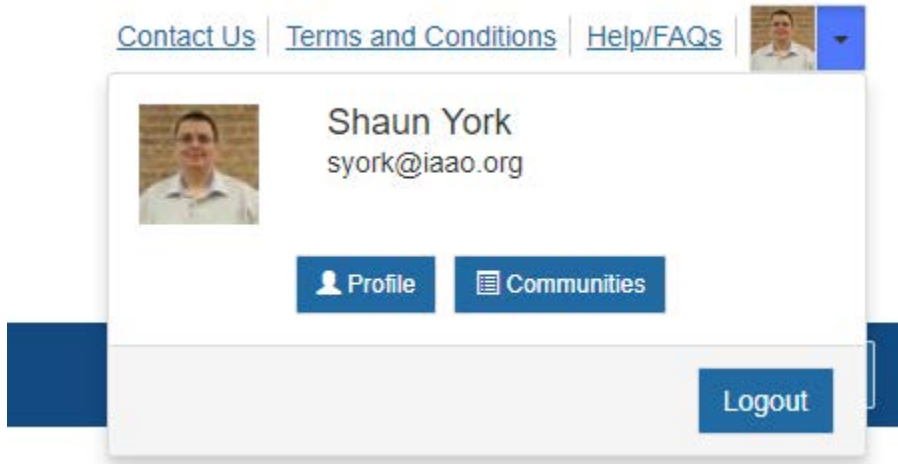

Privacy Settings

To customize your IAAO Connect Privacy Settings, please follow the guide below. For additional resources please visit the [IAAO Connect FAQ Page](#), or email Connect@iaao.org.

Step 1

To control your **Privacy Settings** start by clicking the drop down arrow to the right of your profile picture/icon, this can be found in the very top right of the page, and select **Profile**.

Step 2

From your **Profile** page, select **My Account** from the menu options, then click **Privacy Settings**.

Mr Shaun York

Technology Manager, IAAO

Step 3

Review all the demographic/profile options that are listed in the left-hand column. You may choose who/how each piece of information is shared using the corresponding drop-down menu to the right of the field name. Your options include **My Contacts**, **Members Only**, **Public** and **Only Me**. **My Contacts** means that piece of information can only be viewed by a member who you've accepted a Contact request from, or you've sent a Contact Request to, and it was accepted. Think of it like a social media "friend request". Selecting **Members Only** means that piece of information can be viewed by any IAAO member. Selecting **Public** means there are no restrictions on viewing that piece of information. Choosing **Only Me** essentially is hiding that piece of information, as you will be the only one who can see it.